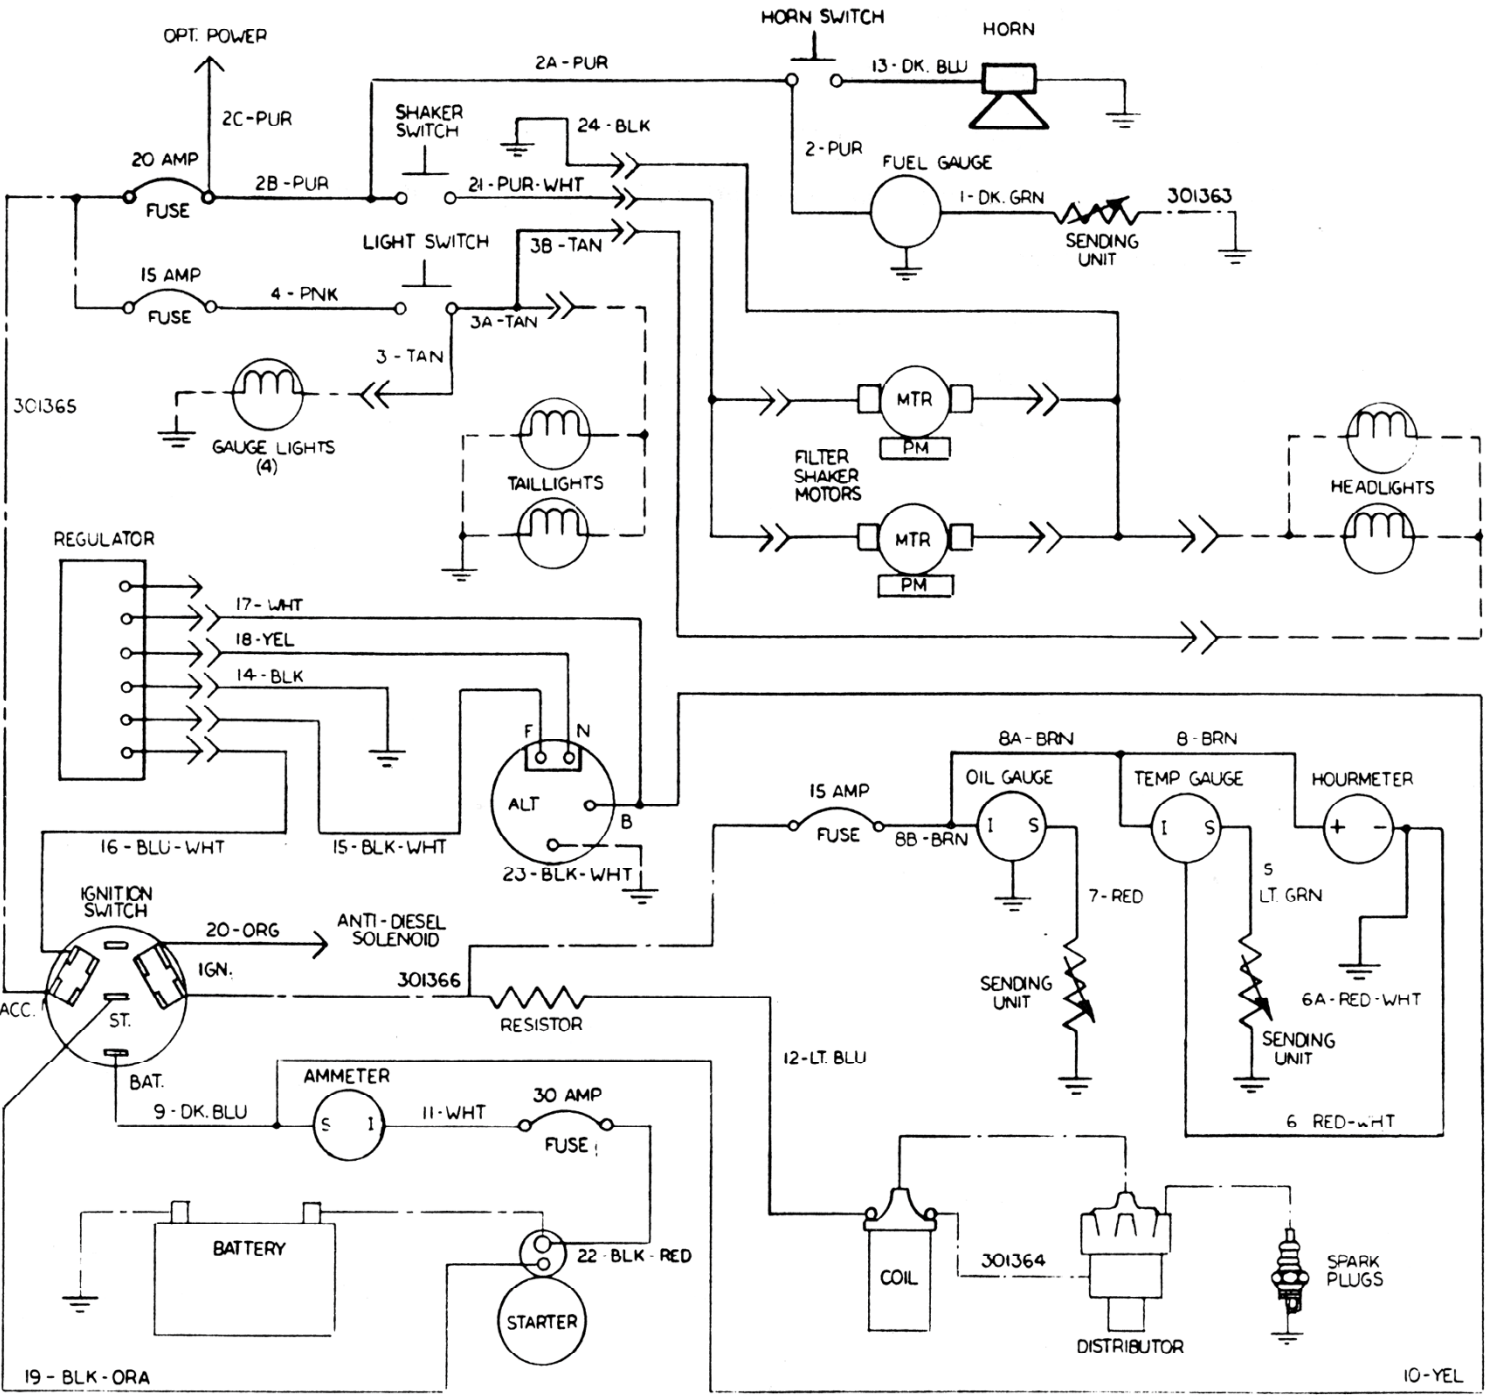

Electrical Schematic

WIRING HARNESS
 SEPARATE WIRING
 OPTIONAL WIRING

WIRING HARNESS IS NO. 301356
 ALL OTHER WIRING IS NUMBERED ABOVE

POWERBOSS ELECTRICAL SCHEMATIC
 LOW DUMP - GAS - ALL MODELS